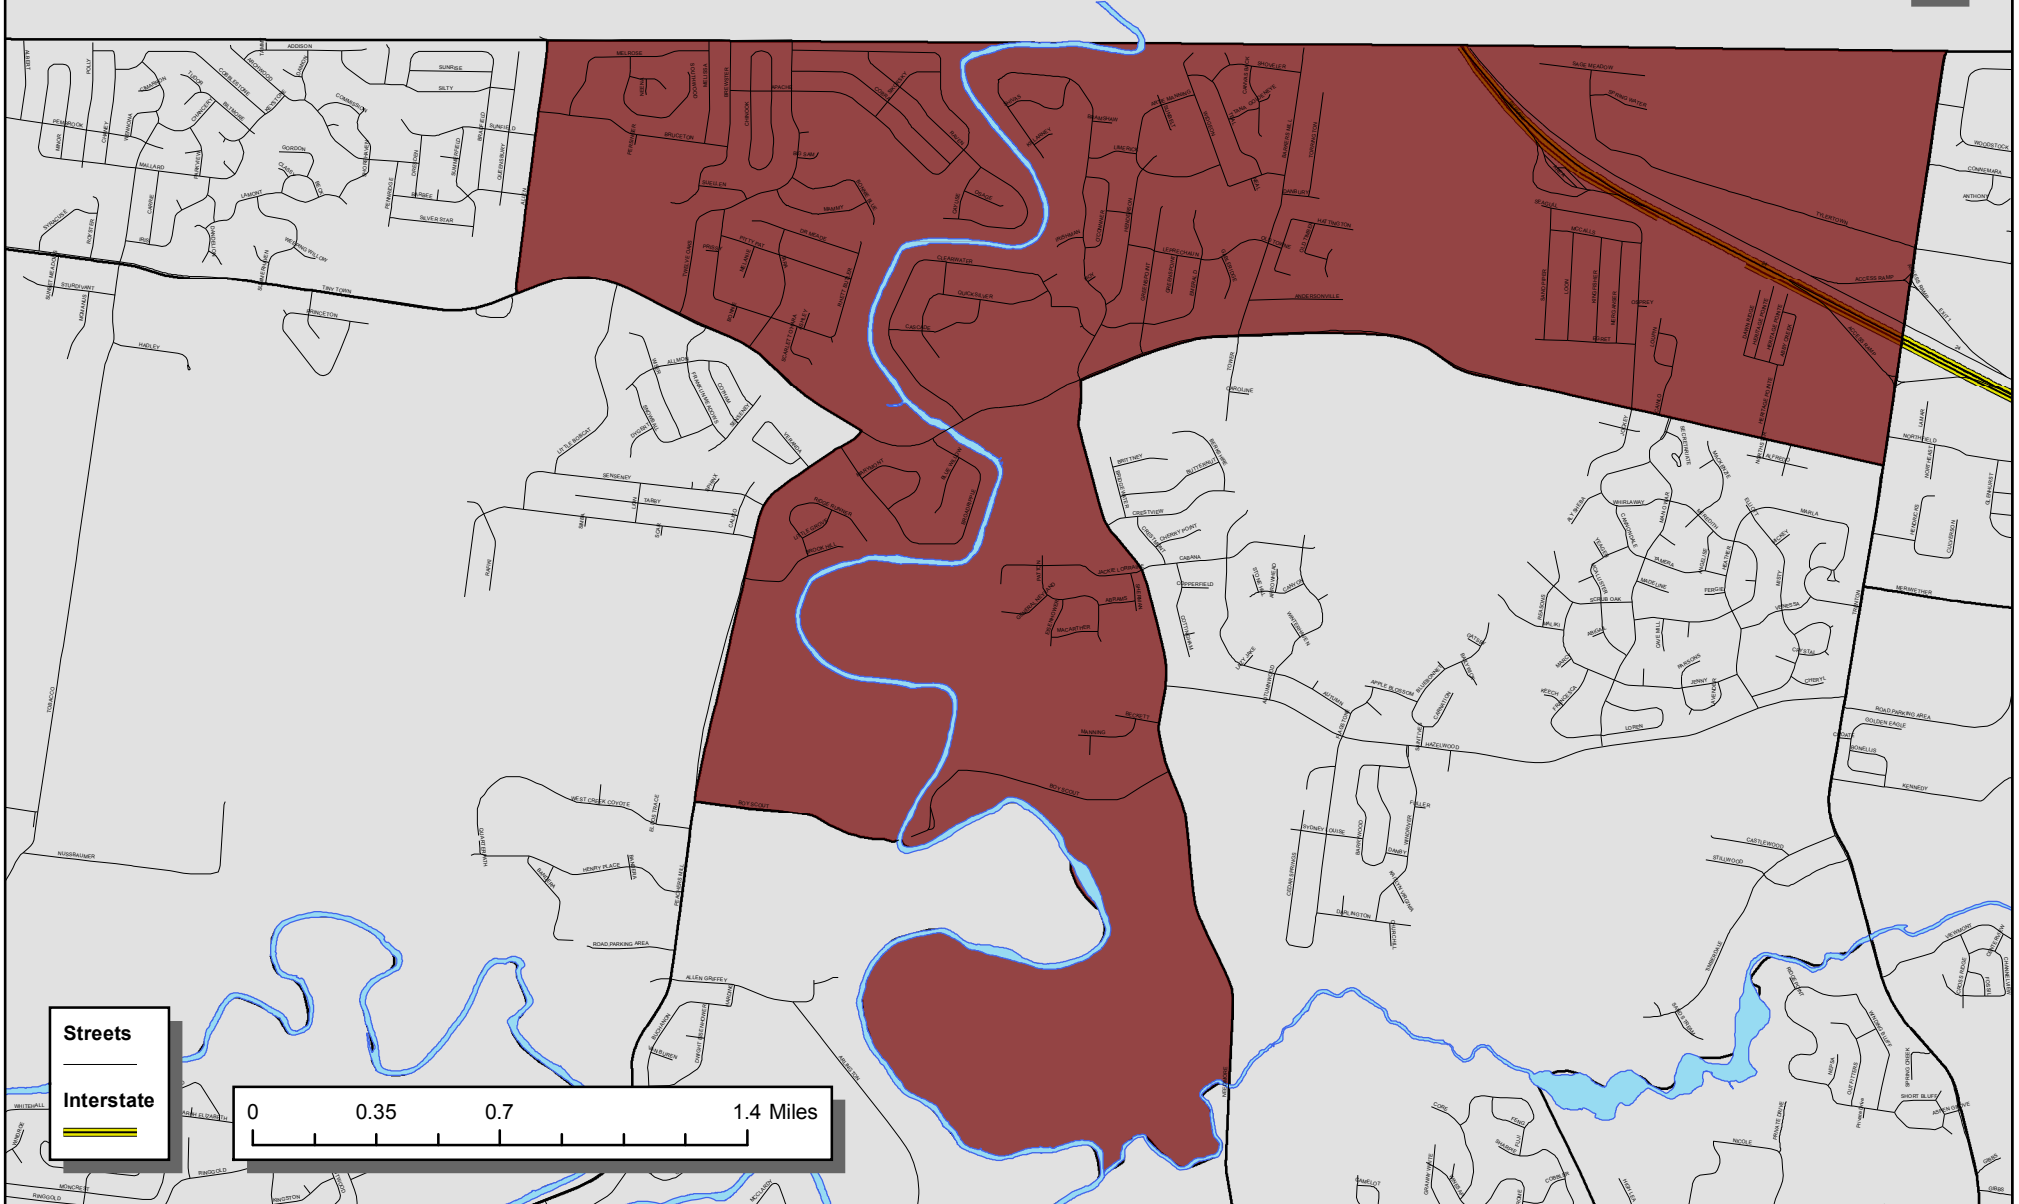

# County Commission District 18

Streets

Interstate

0 0.35 0.7 1.4 Miles